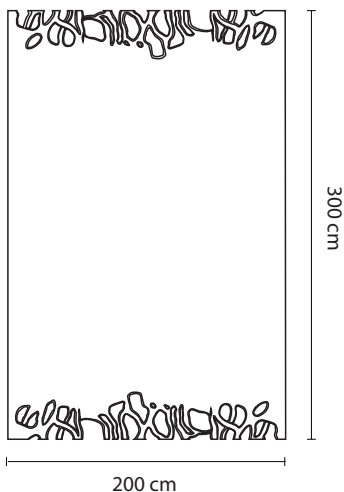

## Borderline

FEATURES

— hand-tufted rug

PILE HEIGHT

— 10 mm pile height

DIMENSIONS

— 300x200 centimeters  
(available in any  
dimension)

COLOR

— only pattern colors

AREA RUG PRODUCTION

— India

MATERIAL

— wool

DELIVERY TIME FROM ORDER

— 80 days