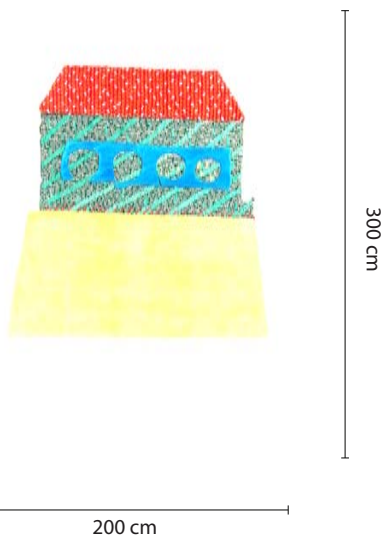

DESIGNER

Kiki van Eijk

RUG

Country House

FEATURES

— hand-tufted rug,
loop and cut pile

KNOTS/INCH

— 100 lines

PILE HEIGHT

— 10 mm pile height

DIMENSIONS

— 300x200 centimeters
(available in any
dimension)

COLOR

— any colors

PRODUCTION AREA

— India

MATERIAL

— wool and viscose

DELIVERY TIME FROM ORDER

— 3 months

www.nodusrug.it

© 2014

IL PICCOLO
via Delio Tessa 1
20121 Milan - Italy
T +39 02 8668 38
F +39 02 7202 28 89

NODUS