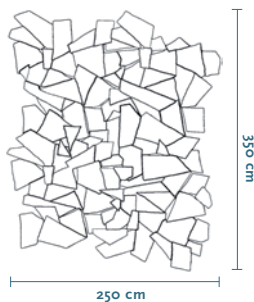

## Falling leaves

**FEATURES**

— hand knotted rug  
on a loom

**KNOTS/INCH**

— 100 knt/inch

**PILE HEIGHT**

— 10 mm

**DIMENSIONS**

— 350x250 cm  
(available in any  
size)

**COLOR**

— just the pattern  
color

**PRODUCTION AREA**

— Nepal

**MATERIAL**

— 100% tibetan  
highland wool  
mixed with New  
Zeland wool  
(available also in  
100% silk or 50%  
wool and 50% silk)