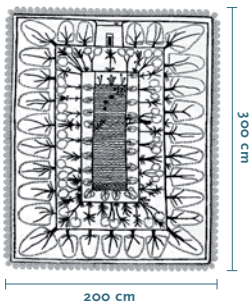

DESIGNER

Studio Bartoli

RUG

Garden

FEATURES

— hand knotted rug
on a loom

KNOTS/INCH

— 100 knt/inch

PILE HEIGHT

— 10 mm

DIMENSIONS

— 300x200 cm
(only in this size)

COLOR

— available in 4
variations

PRODUCTION AREA

— Nepal

MATERIAL

— 100% tibetan
highland wool
mixed with new
zeland wool
(available also in
100% silk or 50%
wool and 50% silk)

DELIVERY TIME FROM ORDER

— 3 months

www.nodusrug.it

© 2009

IL PICCOLO
via Delio Tessa 1
20121 Milan - Italy
T +39 02 8668 38
F +39 02 7202 28 98