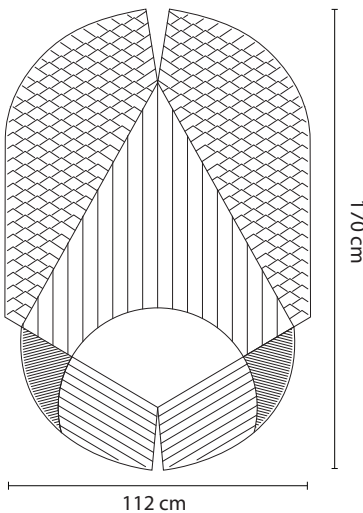

DESIGNER

Hanna Ernsting & Sarah Böttger

RUG

Kaldo

FEATURES

— quilted and stitched rug

KNOTS/INCH

—

PILE HEIGHT

—

DIMENSIONS

— 112x170 centimeters
(available in any dimension)

COLOR

— only pattern

PRODUCTION AREA

— Italy

MATERIAL

— felt

DELIVERY TIME FROM ORDER

— 3 months

www.nodusrug.it

© 2016

IL PICCOLO
via Delio Tessa 1
20121 Milan - Italy
T +39 02 8668 38
F +39 02 7202 28 89

NODUS