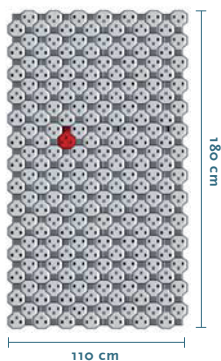

DESIGNER

Giulio Iacchetti

RUG

Knock out

FEATURES

— dhurry

KNOTS/INCH

— handloom

PILE HEIGHT

— flat pile

DIMENSIONS

— 180x110cm

COLOR

— just the pattern
color

PRODUCTION AREA

— India