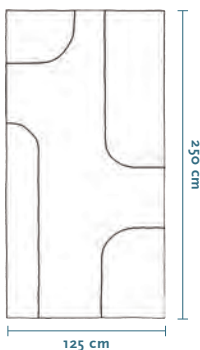

Modular rug 3

FEATURES

— hand knotted rug
on a loom

KNOTS/INCH

— 100 knt/inch

PILE HEIGHT

— 10 mm

DIMENSIONS

— 250x125 cm
(only in this size)

COLOUR

— available in 4
variations

AREA RUG PRODUCTION

— Nepal

MATERIAL

— 100% tibetan
highland wool
mixed with new
zeland wool
(available also in
100% silk or 50%
wool and 50% silk)

DELIVERY TIME FROM ORDER

— 3 months

TIME ORDER

— whole year

www.nodusrug.it

© 2009

IL PICCOLO
via Delio Tessa 1
20121 Milan - Italy
T +39 02 8668 38
F +39 02 7202 28 98

NODUS
HIGH DESIGN RUGS