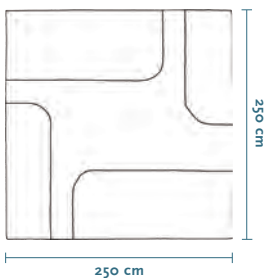

Modular rug 2

FEATURES

— hand knotted rug
on a loom

KNOTS/INCH

— 100 knt/inch

PILE HEIGHT

— 10 mm

DIMENSIONS

— 250x250 cm
(only in this size)

COLOUR

— available in 4
variations

AREA RUG PRODUCTION

— Nepal

MATERIAL

— 100% tibetan
highland wool
mixed with new
zeland wool
(available also in
100% silk or 50%
wool and 50% silk)

DELIVERY TIME FROM ORDER

— 3 months

TIME ORDER

— whole year

www.nodusrug.it

© 2009

IL PICCOLO
via Delio Tessa 1
20121 Milan - Italy
T +39 02 8668 38
F +39 02 7202 28 98

NODUS
HIGH DESIGN RUGS