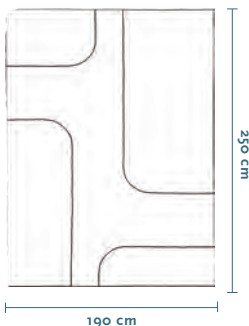

Modular rug 1

FEATURES

— hand knotted rug
on a loom

KNOTS/INCH

— 100 knt/inch

PILE HEIGHT

— 10 mm

DIMENSIONS

— 250x190 cm
(only in this size)

COLOR

— available in 4
variations

PRODUCTION AREA

— Nepal

MATERIAL

— 100% tibetan
highland wool
mixed with New
Zeland wool
(available also in
100% silk or 50%
wool and 50% silk)

DELIVERY TIME FROM ORDER

— 3 months

www.nodusrug.it

© 2009

IL PICCOLO
via Delio Tessa 1
20121 Milan - Italy
T +39 02 8668 38
F +39 02 7202 28 98

NODUS
HIGH DESIGN RUGS