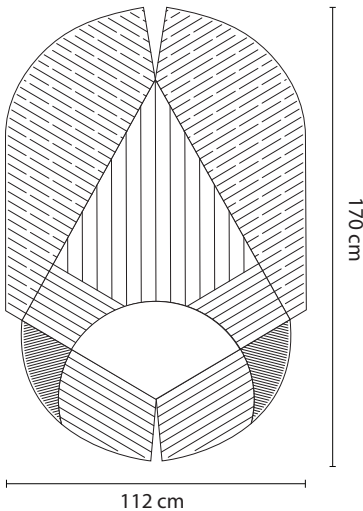

DESIGNER

Hanna Ernsting & Sarah Böttger

RUG

Mokai

FEATURES

— quilted and stitched
rug

KNOTS/INCH

—

PILE HEIGHT

—

DIMENSIONS

— 112x170 centimeters
(available in any
dimension)

COLOR

— only pattern

PRODUCTION AREA

— Italy

MATERIAL

— felt

DELIVERY TIME FROM ORDER

— 3 months

www.nodusrug.it

© 2016

IL PICCOLO
via Delio Tessa 1
20121 Milan - Italy
T +39 02 8668 38
F +39 02 7202 28 89

NODUS