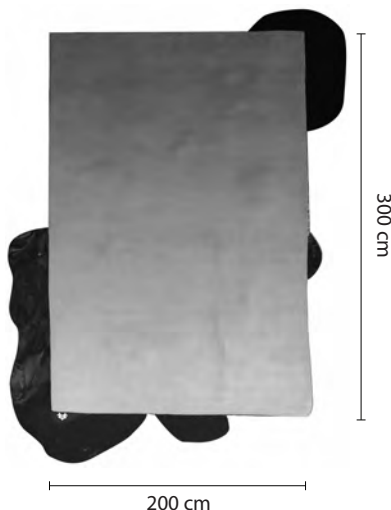

DESIGNER

Matteo Pellegrino

RUG

Red Memory

FEATURES

— hand-knotted rug and epoxy resin

KNOTS/INCH

— 60

PILE HEIGHT

— 10 mm pile height

DIMENSIONS

— rug 300x200 centimeters
(available in any dimension)

COLOR

— only pattern colors

AREA RUG PRODUCTION

— Nepal

MATERIAL

— wool and epoxy resin

DELIVERY TIME FROM ORDER

— 3 months

Limited Edition of 1 piece per color

www.nodusrug.it

© 2012

IL PICCOLO
via Delio Tessa 1
20121 Milan - Italy
T +39 02 8668 38
F +39 02 7202 28 89