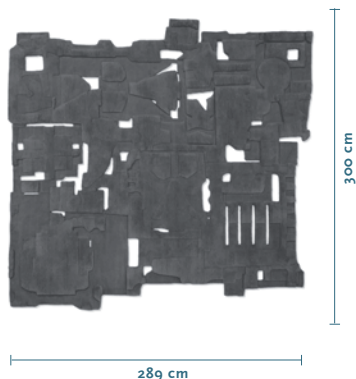

DESIGNER

Estudio Campana

RUG

Sao Paulo

FEATURES

— hand knotted rug

KNOTS/INCH

— 100 knt/inch

PILE HEIGHT

— 3 cm, 4 levels

DIMENSIONS

— 289 x300cm

COLOR

— just the pattern
colour

PRODUCTION AREA

— Nepal

MATERIAL

— 100% wool

DELIVERY TIME FROM ORDER

— 3 months

www.nodusrug.it

© 2010

IL PICCOLO
via Delio Tessa 1
20121 Milan - Italy
T +39 02 8668 38
F +39 02 7202 28 98

NODUS
HIGH DESIGN RUGS