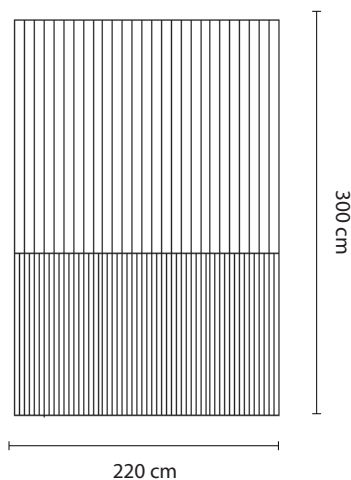

## Terai 2 Violet

**FEATURES**

— hand-knotted rug

**KNOTS/INCH**

— 45

**PILE HEIGHT**

— 30 mm pile height

**DIMENSIONS**

— 300x220 centimeters  
(available in any dimension)

**COLOR**

— undyed or vegetable colors

**AREA RUG PRODUCTION**

— Nepal

**MATERIAL**

— wool

**DELIVERY TIME FROM ORDER**