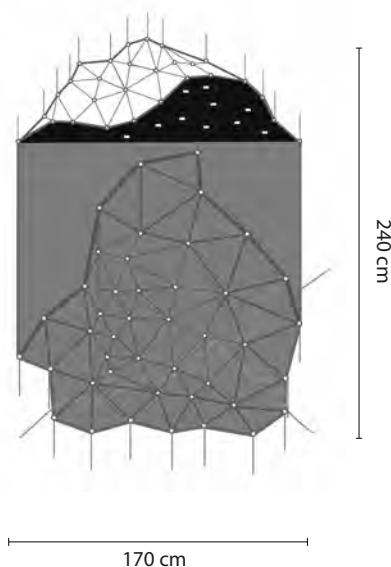

DESIGNER

Matali Crasset

RUG

Topographie Imaginaire

FEATURES

— handknotted rug

KNOTS/INCH

— 100

PILE HEIGHT

— 5/7/10 mm pile height

DIMENSIONS

— 170x240 centimeters
(available in any dimension)

COLOR

— only pattern

PRODUCTION AREA

— Nepal

MATERIAL

— wool, bamboo silk,
linen, hemp

DELIVERY TIME FROM ORDER

— 3 months

Limited Edition

www.nodusrug.it

© 2015

IL PICCOLO
via Delio Tessa 1
20121 Milan - Italy
T +39 02 8668 38
F +39 02 7202 28 89