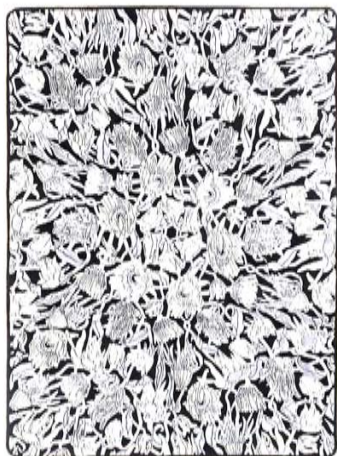

DESIGNER

Studio Job

RUG

Withered Flowers

250 cm

350 cm

FEATURES

— handknotted rug

KNOTS/INCH

— 200 knots

PILE HEIGHT

— 5 mm pile height

DIMENSIONS

— 250x350 centimeters
(available in any dimension)

COLOR

— only pattern