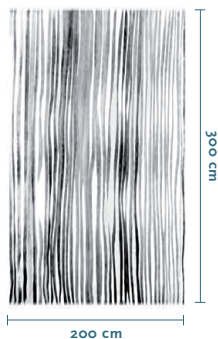

DESIGNER

Studio Bartoli

RUG

Zen sabbie

FEATURES

— hand knotted rug
on a loom

KNOTS/INCH

— 100 knt/inch

PILE HEIGHT

— 10 mm

DIMENSIONS

— 300x200 cm
(available in any
size)

COLOR

— just the pattern
color

PRODUCTION AREA

— Nepal

MATERIAL

— 75% tibetan
highland wool
mixed with new
zeland wool and
25% silk (available
also in 100% silk
or 100% wool)

DELIVERY TIME FROM ORDER

— 3 months

www.nodusrug.it

© 2009

IL PICCOLO
via Delio Tessa 1
20121 Milan - Italy
T +39 02 8668 38
F +39 02 7202 28 98